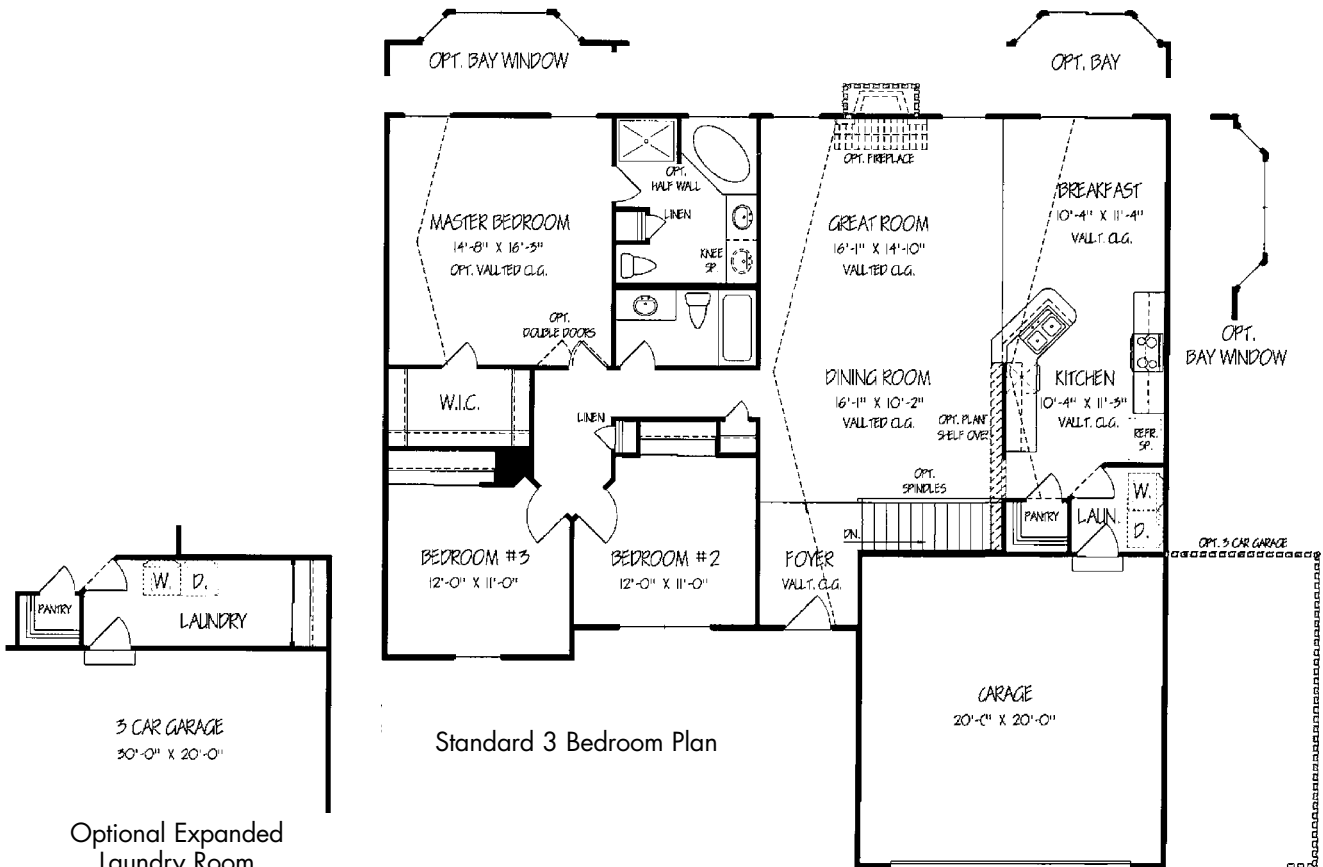

the lexington

12' x 26' Lower Level Recreation Room and "Jumbo Garage" are also available

Optional 4 Bedroom Plan

Optional Hearth Room

Standard 3 Bedroom Plan

3 CAR GARAGE
30'-0" X 20'-0"

Optional Expanded
Laundry Room