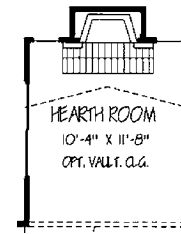

the lexington

12' x 26' Lower Level Recreation Room and "Jumbo Garage" are also available

Optional 4 Bedroom Plan

Optional Hearth Room

Standard 3 Bedroom Plan

3 CAR GARAGE
30'-0" X 20'-0"

Optional Expanded
Laundry Room