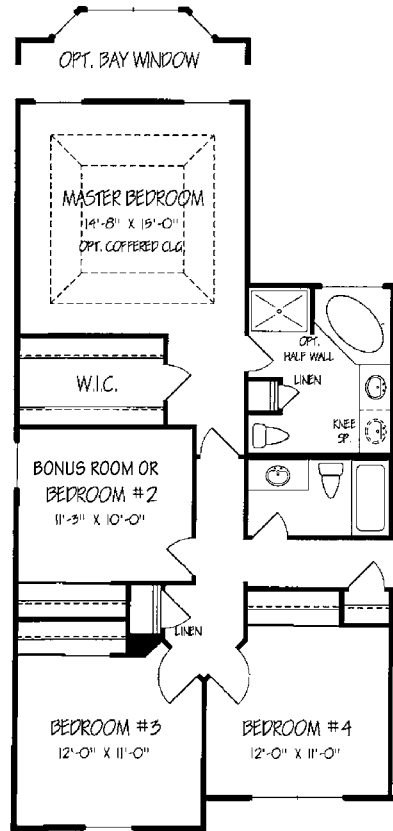

the lexington

12' x 26' Lower Level Recreation Room and "Jumbo Garage" are also available

Optional 4 Bedroom Plan

Optional Hearth Room

Standard 3 Bedroom Plan

3 CAR GARAGE
30'-0" X 20'-0"

Optional Expanded
Laundry Room